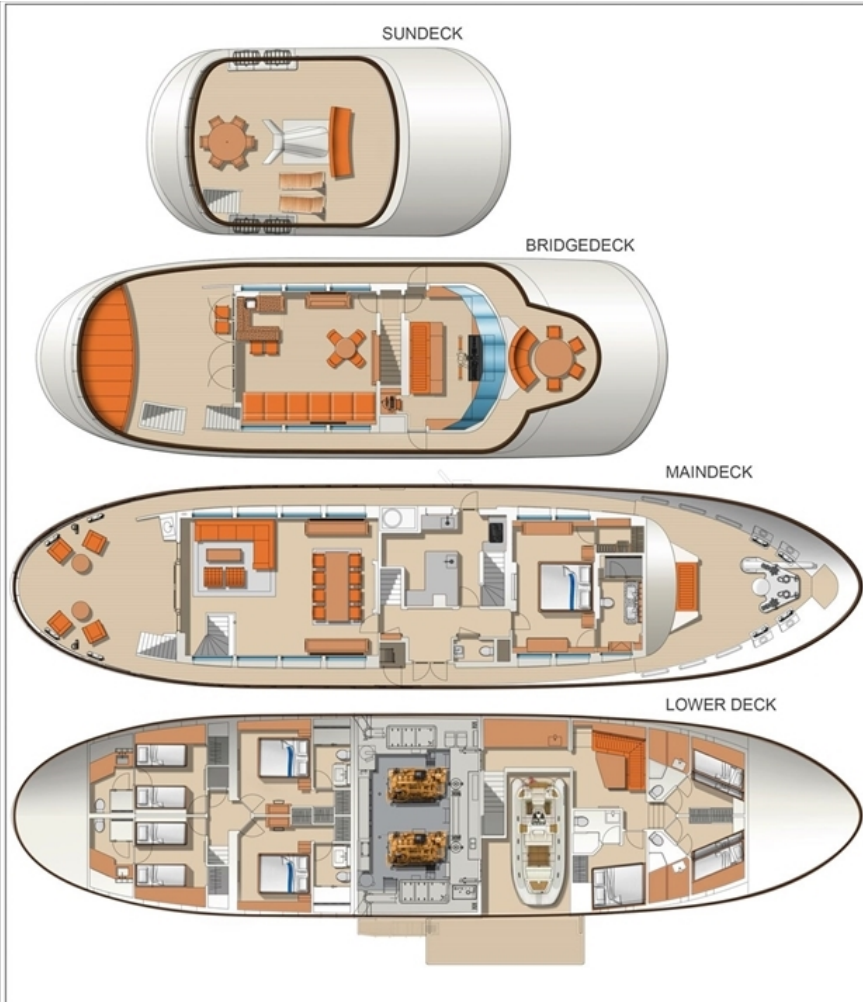

FOR CHARTER

Heliad II

FRASER YACHTS

Monaco | London | Palma | Malta | Turkey | Mumbai | Singapore | Sydney
Ft. Lauderdale | San Diego | Seattle | Mexico City | Casa de Campo